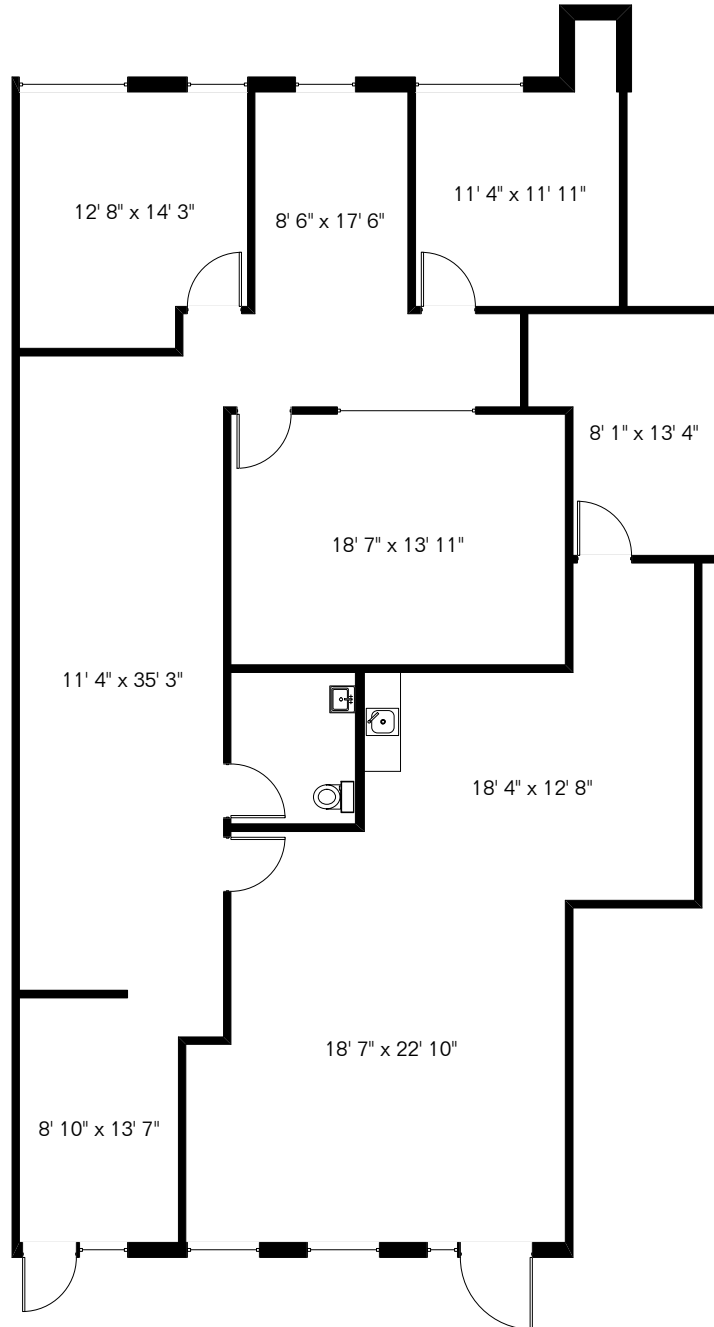

The square footages and room size information are deemed to be reliable but are not guaranteed and should be independently verified. This drawing is for marketing purposes only.

# 3497 N Campbell Ave Suite 705

Gross 2,327 Sq Ft

Site Visit September 2021

Copyright 2021 Floor Plans First! LLC  
All Rights Reserved.

Floor Plans First! LLC  
See the Floor Plan First™

FloorPlansFirst.com™  
(520) 881-1500